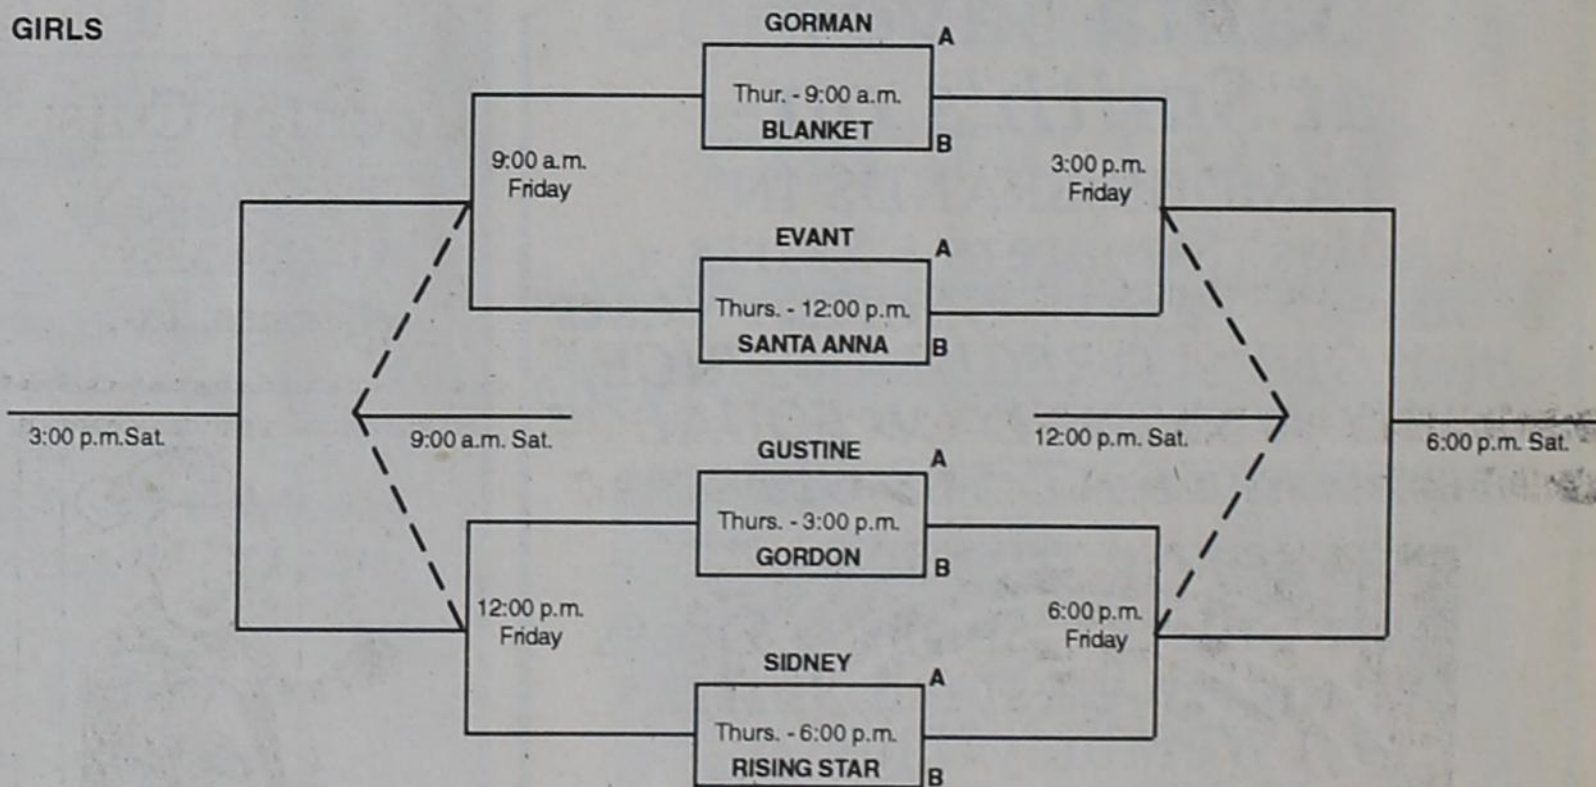

Rising Star Holiday Classic Tournament Dec. 28-29-30

Bottom Team is HOME (White) - Dressing Rooms A & B

Bottom Team is HOME (White) - Dressing Rooms C & D