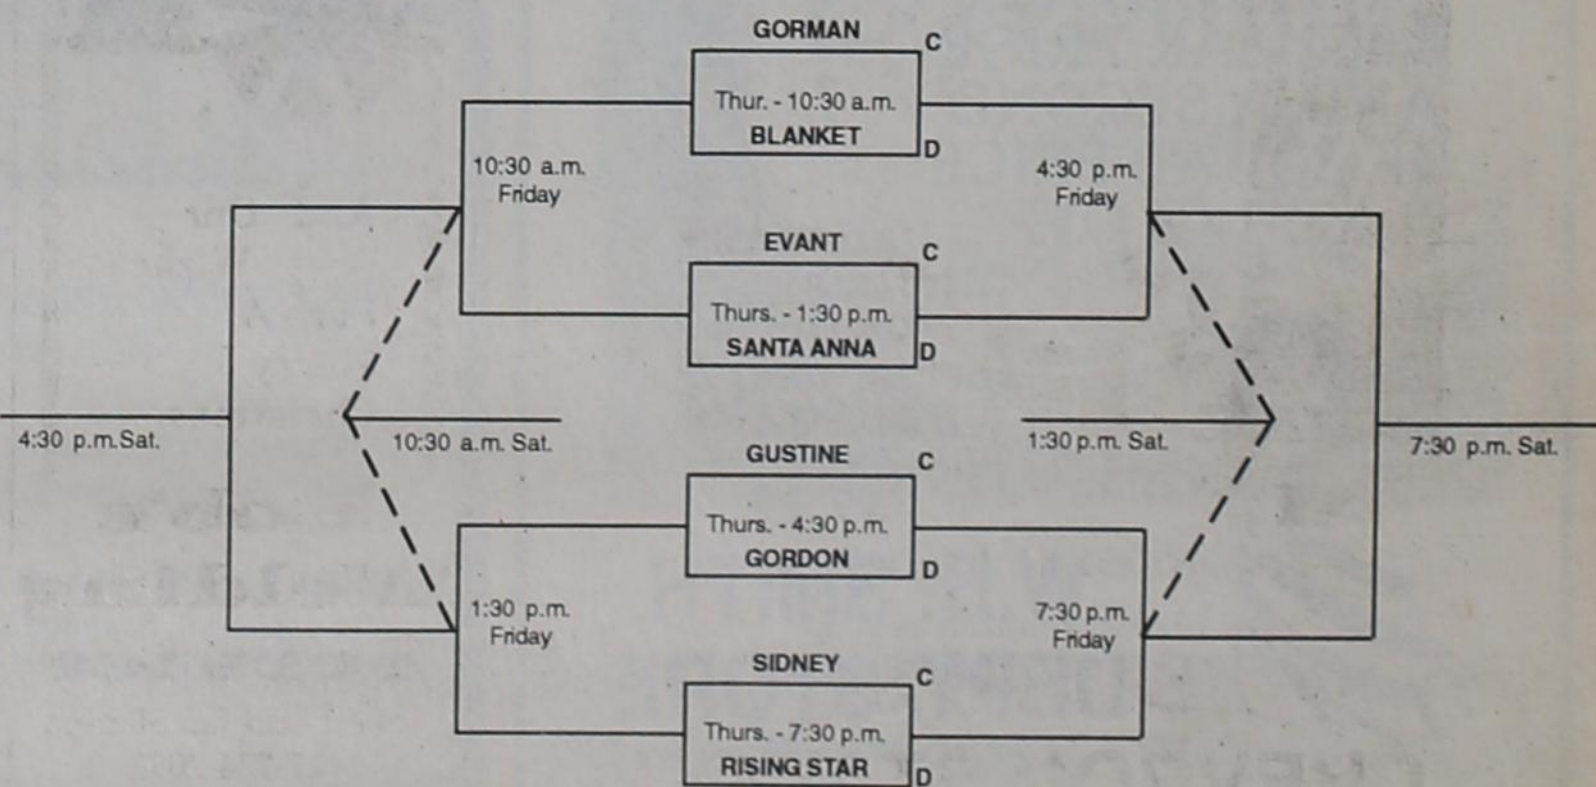

First team listed is Home Team and will wear white jerseys.

THURSDAY, JANUARY 4, 1996

Table of games for Thursday, January 4, 1996: Gorman 7th Girls vs De Leon 7th Girls, Gorman 7th Boys vs De Leon 7th Girls, Gorman 8th Girls vs Ranger 8th Girls, Gorman 8th Boys vs Ranger 8th Boys.

FRIDAY - JANUARY 5, 1996

NO GAMES

SATURDAY - JANUARY 6, 1996

Table of games for Saturday, January 6, 1996: De Leon 7th Girls vs Ranger 7th Girls, De Leon 7th Boys vs Ranger 7th Boys, De Leon 8th Girls vs Ranger 8th Girls, De Leon 8th Boys vs Ranger 8th Boys, Gorman 7th Girls vs Ranger 7th Girls, Gorman 7th Boys vs Ranger 7th Boys, Gorman 8th Girls vs De Leon 8th Girls, Gorman 8th Boys vs De Leon 8th Boys.

First Place Will Be Determined By:

1. Best Record
  2. Head to Head
  3. Points Allowed
  4. Points Scored
  5. Flip a coin

The Gift

God told a little angel, "You are such a special child. There is a family in need of a guardian angel for awhile. Please let me go to meet them, if only for a short time, Let me touch their hearts and let them know that they are mine."

"Please don't think I am selfish, I hope you understand, But if I don't go to meet them, they won't know who I am." So she went for a very short visit, it was sad when she had to go, But when she got back to heaven, she bragged about her family below.

"My family was so wonderful, they were all there to say good-bye, But I have my work cut out for me, there was a lot of hurt left inside. I had to leave so quickly, a gift I could not buy, I want to give my Mom something, God, please help me to decide."

"How about the raindrops, to wash away her tears? Or how about the sunshine, to brighten all her years?" "That's wonderful dear God, but it's not what I had in mind. I want something rare and beautiful, something special I must find."

She thought about the sunset, or the soft summer breeze. She thought about the snowflake, the green grass and the trees. "My mother's life on earth is tough, with all the grief she will have to bear, I want something special, to let her know how much I care."

"I've got it!" the angel shouted, "It's beautiful and it's rare; And every time she sees it she will know that I am there." She took God by the hand, and led him down the street of gold, To find this most precious gift, to give to her mother down below.

"So when you look to heaven, Mom after the storm is gone, Sometimes you'll see my present, and know that you're not alone. I'll be standing on the highest part of it, smiling down on you, it's true. My present is a rainbow, Mom, sent from me to you."

In Memory of Meghan Arian Olivia Gillen 10-26-94 to 1-2-95