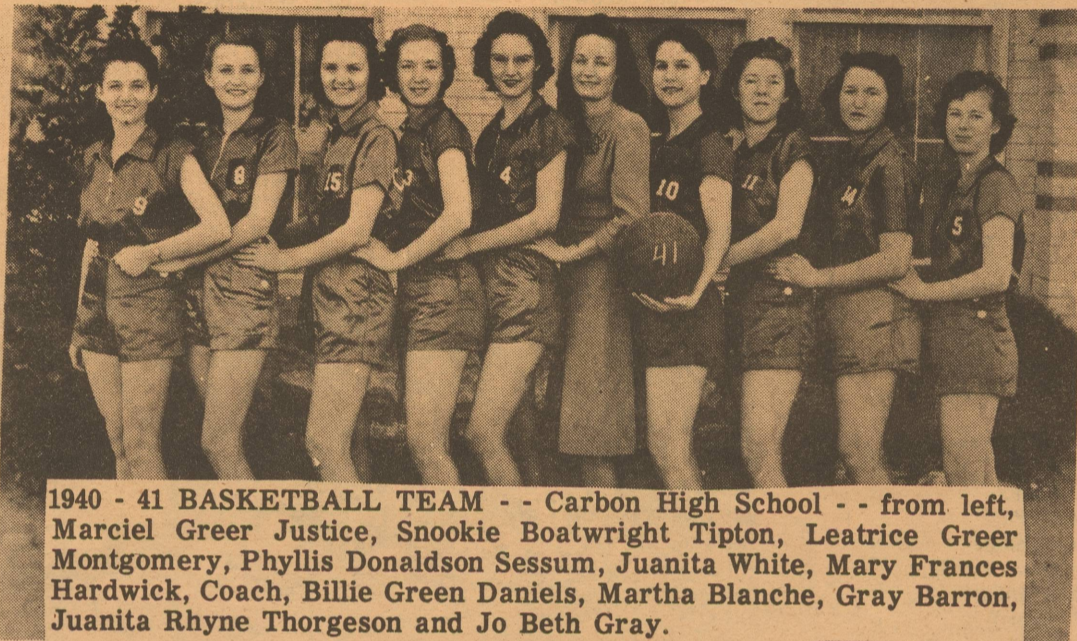

- Blanche McGaha
  Box 123
  Clifton, Ariz. 85533
- Johnnie McGilray
  1421 McDonald
  Garland 75040
- Mr. and Mrs. Mangun
  615 S. 18th St.
  Nederland 77627
- Don Martin
  1214 E. 11th
  Odessa
- Guy Martin
  420 W. Mayfield Blvd.
  San Antonio
- Everett Martin
  400 W. 10th
  Cisco
- Pearle Martin
  14023 Weddington
  Van Nuys, Cal. 91401
- Mary Elizabeth Massingill
  408 E. Foch
  Eastland
- Mrs. Frankie May
  Luling 78648

- Roy Maynard
  1701 Ave. D. Box 1053
  Cisco
- Joe Milford
  Rt. 2, Eastland
- Geraldine Millican
  Carbon
- Gene Millican
  Rt. 2, Eastland
- Nancy Mills
  Gledwell Trailer Park
  Mineral Wells
- Leatrice Montgomery
  213 Bellvue Dr.
  Ft. Worth
- Jesse L. Moore
  107 E. Kent
  Lubbock 79403
- Edna Morgan
  Carbon
- Guy Morris, Loretta Morris,
  Opal Morris,
  315 E. Conner
  Eastland
- Mr. and Mrs. Larry Morrow
  Rt. 1, Gorman

- Anna Murray
  721 Ruby Dr.
  Midland 79701
- Paul Norris Family
  Rt. 2, Gorman
- Cassie Nelson
  Rt. 1, Carbon
- Mr. and Mrs. Clifford Nelson
  Rt. 1, Carbon
- Donald Nicholas
  708 S. Dixie
  Eastland
- Faye Nichols
  Rt. 1, Box 71
  Abilene
- Janice Novak
  Eastland
- Mr. and Mrs. Paul Nunley
  315 Erskine Dr.
  Longview
- Mrs. Effleda Nutt
  1401 LeDuke Blvd.
  Longview
- H.V. O'Brien
  1201 S. Seaman
  Eastland

1940 - 41 BASKETBALL TEAM - - Carbon High School - - from left, Marciel Greer Justice, Snookie Boatwright Tipton, Leatrice Greer Montgomery, Phyllis Donaldson Sessum, Juanita White, Mary Frances Hardwick, Coach, Billie Green Daniels, Martha Blanche, Gray Barron, Juanita Rhyne Thorgeson and Jo Beth Gray.

KENDRICK RELIGIOUS PAGEANT

Presents

THE LIFE OF CHRIST

FROM BIRTH THROUGH THE RESURRECTION

EACH FRIDAY AND SATURDAY NIGHT BEGINNING

June 6, 1975 Through August 16, 1975 9:00 p.m.

TICKETS: RESERVED SEATS: $3⁰⁰ GENERAL ADMISSION $2⁰⁰ UNDER 12 $1⁰⁰