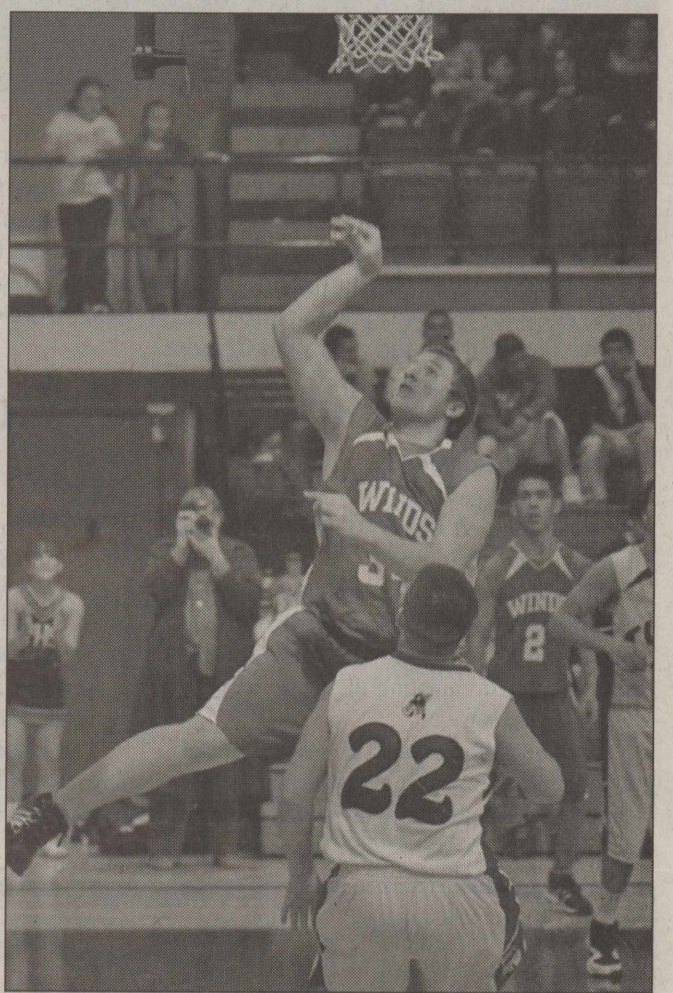

Photo courtesy of Jim Covington
UP AND IN---Whirlwind Teddy Summers puts the ball up and in for two as the Winds knock off the Tulia Hornets last Friday night in a district game, 78-52. This win gives the Whirlwinds a district record of 6-1.

Want to view your paper online too?

If you have a subscription to *The Hesperian-Beacon*, you can add the online subscription for

ONLY $10
hesperianbeacononline.com

Thanks for Reading!

Get involved in your community, Send us a letter to the editor!

FLOYDADA COMPUTER SERVICE

- Computer Repairs and Troubleshooting
- Windows, Software and Virus Problems
- Custom and High-end Computers and Upgrades

Free Estimates Very Reasonable House Calls Prices

Call Greg at (806) 686-4740

824 W. Tennessee St. Floydada, Texas 79235

PRODUCER'S COOPERATIVE ELEVATOR
www.pcefloydada.com
983-2821 Floydada
983-3020 Dougherty

First National Bank of Floydada
983-3717
THE FIRST NATIONAL BANK OF FLOYDADA
Member F.D.I.C.

FLOYDADA COOPERATIVE GINS, INC.
COOP
Floydada • 983-2884

AMA-TECHTEL

Satisfy your need for speed!

AMA-TECHTEL brings you high-speed fixed wireless Internet access. With speeds up to 50 times faster than dial-up and access that's always on, you'll connect to the world faster than ever.

AMA-TECHTEL is committed to providing the latest technology and the best customer service, so no matter who you're connecting with, you can count on us to get you there.

Now you can have the fastest, most reliable Internet service available. So act fast; contact your local distributor today!

ASSITER INSURANCE
120 W. CALIFORNIA • 983-2511

TREASURER'S REPORT

We the undersigned County Judge and Commissioners in and for Floyd County, Texas hereby certify that this date made an examination of and compared the County Treasurer's monthly report, filed with us on the 31st day of January, 2010 and that the total of funds held by the County Treasurer, as well as other assets in her hands in the sum of $ 2,711,722.33.

First National Bank Certificate of Deposits $ 239,564.16.

Penny Golightly, County Judge
Mike Anderson, Commissioner, Precinct #1
Lindan Morris, Commissioner, Precinct #2
Nathan Johnson, Commissioner, Precinct #3
Jon Jones, Commissioner, Precinct #4

2-11c

FARM BUREAU INSURANCE

Texas Auto • Home • Life

Wouldn't life be easier with ONE AGENT to handle your insurance needs?

Whether you have a claim, need to change coverage, or just have a question, Texas Farm Bureau Insurance is really convenient. You always call the same office and receive prompt, professional service from your own personal agent. Plus, with our competitive rates, you may even save money.

FLOYD COUNTY
101 S Wall • Floydada, TX 79235
(806) 983-3777

BRISCOE COUNTY
802 Lone Star • Silverton, TX 79257
(806) 823-2234

James Race, LUTCF Agency Manager
David True, LUTCF Agent
Tammy Brannon Agent
Chris Fulton Agent

sfbli.com • txfb-ins.com

We are proud to offer

CIRCLE E CANDLES

983-2220

Come see Stacie at Scott Gin

Two miles south on the Ralls Hwy.