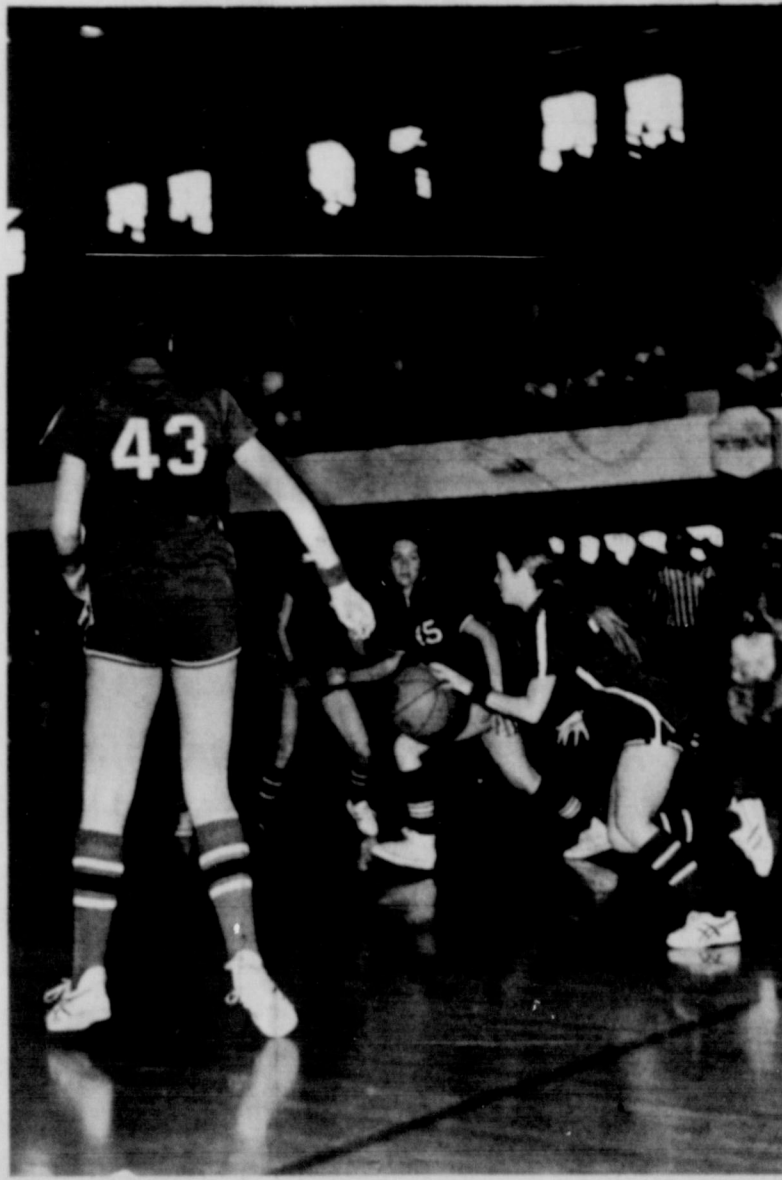

WHHE! WA

CONGRATULATIONS TO THE SLATON TIGERETTES ON H

BAIN AUTO
828-6652

828-6287

**KITTEN-MOSELEY
FERTILIZER
& SUPPLY, INK.**
Compare our prices
before you buy.
828-6329

HOG
BUILDERS AND SUPPLY
BOX 507 SLATON, TEXAS
(806) 828-6512

L & H Hdwe.

828-3818

**Teague
Drug**
828-6535

**Quality
Cleaners**
828 3406

TOM'S 8 'TIL LATE
828-7102

PERKINS AUTO & SUPPLY
WRECKER
828-6240

R. E. JANES GRAVEL CO.
828-6203

BALCH OIL CO.
828-3366

FARMER'S GIN
828-5212

PAULINE'S FLOWERS
828-6275

SELF FURNITURE
828-5684

CUSTER GULF
828-7128

SIKES MACHINE SHOP
828-6568

KIRKSEY GULF
828-6272

Slaton Implement
International Farmall 828-6933

**Kendrick
Insurance Agency**
828-6576

Max Arrants
County Commissioner

**Edwards
Insurance Agency**
828-6332

LUANNE FONDY heads downcourt as Becky is ready to help.

THE 1974 CLASS A STATE CHAMPION

COACH:

Gay Benson

- Jan Davis
- Rosemary Scott
- Kay Stephens
- LuAnne Fondy
- Doris Meurer
- Becky Culver
- Debra Montgomery
- Frana Gass
- Patti Melton
- Teresa Wright
- Angela Kitten
- Diana Dunlap
- Jo Edna Smith
- Kimmy Cooper
- Rhonda Biggs
- Susan Hopper
- Loretta Wolf
- Ann Partain
- Mildred Maxwell
- Pam Howard

This special edition honoring the
Tigerettes is made possible by:

ALL THE FOLKS WHOSE NAMES
ARE LISTED ON THESE PAGES

KCAS RADIO
828-6217

HANDY HUT
828-6216
Evelyn Dunlap -- Janie Boles
Micky Hensler

BING BINGHAM
Girls #1 Supporter!
828-6554

WAYNE MOSES GIN
WAYNE -- PAT -- TROY
Phone 996-2613

WHITE'S AUTO
828-3946

BILL REED DITCHING
828-6814

Bill Adar.s
Olds--Pontiac--GMC

C. R. ANTHONY CO.

**Partain
Frozen Food**
828-6127

Stricklin Builders
828-6434