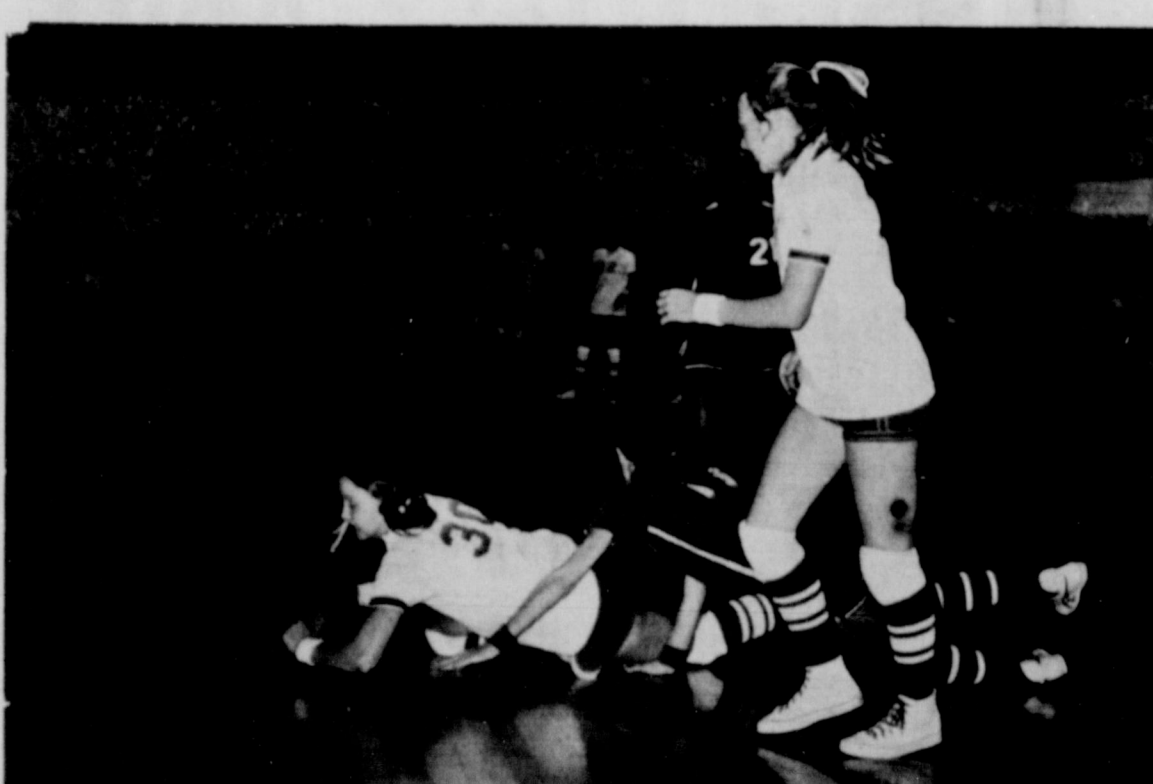

TACKLE BY JAN --- Jan Davis halts a Lyford guard at the line of scrimmage.

HAM'S FOOD MART 828-6307	Coy Biggs
BROWNING & MARRIOTT Insurance and Real Estate 828-3216	828-6202 SLAT-CO PRINTING
SANDER'S FASHIONS 828-3929 -- 720 SOUTH 6th STREET	Bryant Farm Supply
MR. BURGER 828-5211	STATE FARM INSURANCE BOB BRAKE -- PHONE 828-3433
SLATON MONUMENTS 828-5600	828-5443
RED BARN CHEMICALS 828-6228	Slaton Savings Association 828-6557
Slaton Bakery 828-3253	Eblen Pharmacy 828-6537
SLATON CO-OP GINS 828-6578	Triangle Mfg. 828-6573
Ray's Highlander Laundry Center 828-7122	828-6106
Tommy Davis I.D.S. Rep. -- 828-3787	PEMBER INSURANCE 828-6251 BOB KERN
O. Z. Ball & Co. 828-3247	BOWNDS BODY SHOP 828-6447
Becker Bros. Mobil Station 828-7127	FONDY'S WESTERN LEATHER 828-6846
Slaton Flying Service 828-6521	M. D. GEER TEXACO 828-3456
Slaton Pharmacy 828-6815	MOSSER T.V. 828-6475
The Englands Bud, Cienna, Robert, Dubbin, Donna Kay	Wendel T.V. & Appliance 828-6226
O. D. Kenney Auto Parts 828-6147	Smith Ford, Inc. 828-6291
The Slatonite 828-6201 IT PAYS TO ADVERTISE IN THE SLATONITE